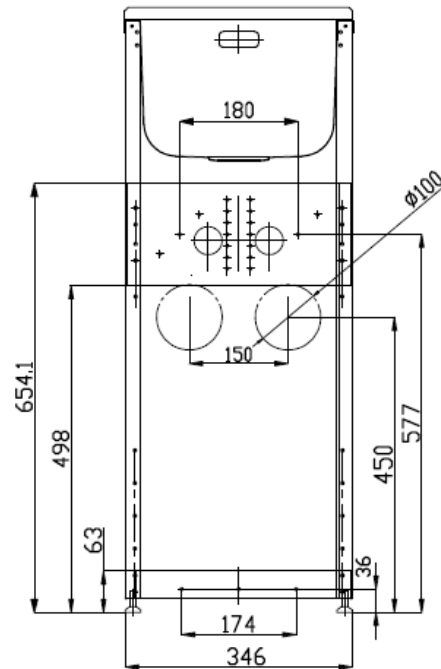

## Dimensions

### Sink

Bowl type	0.8mm polished #304 Stainless Steel
Bowl capacity	24L gross capacity measured to the top; 17L capacity to overflow
Waste type/ discharge flow rate	Plug waste/ 60L per minute
Overflow/ flow rate	Yes/ 30L per minute

### Cabinet

Handle type	Recessed plastic handle
Door opening	Reversible, can be either left or right hand opening
Adjustable levelling feet	Yes
Side apertures for hoses	Yes, on both sides
3 Way ball valves isolators	Yes, included
Washing machine waste pipe	Separate
Cabinet color/finish	Satin white powder coated
Cabinet material	0.6mm galvanized steel
Maximum height of items can be stored	510mm

### Dimensions & Weights

Product dimensions (mm)	W350*D565*H(900-920)
Carton dimensions (mm)	W368*D585*H965
Gross/Net weight (Kg)	17/14