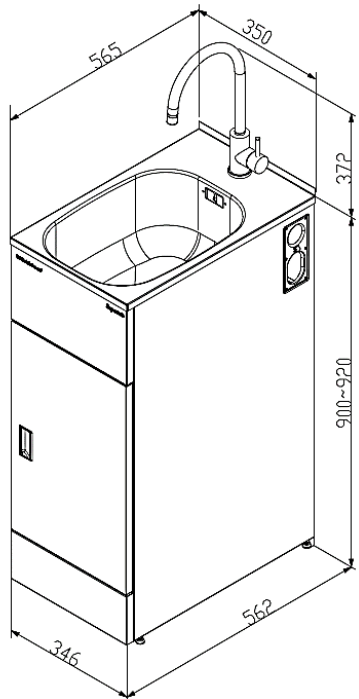

## Description

ROBINHOOD SLIM SUPERTUB WITH S/S GOOSENECK TAP  
STSLIMTAPX

## Dimensions

### Sink

Bowl type	0.8mm polished #304 Stainless Steel
Bowl capacity	24L gross capacity measured to the top; 17L capacity to overflow
Waste type/ discharge flow rate	Plug waste/ 60L per minute
Overflow/ flow rate	Yes/ 30L per minute

### Dimensions & Weights

Product dimensions (mm)	W350*D565*H(900-920)
Carton dimensions (mm)	W368*D585*H965
Gross/Net weight (Kg)	17/14