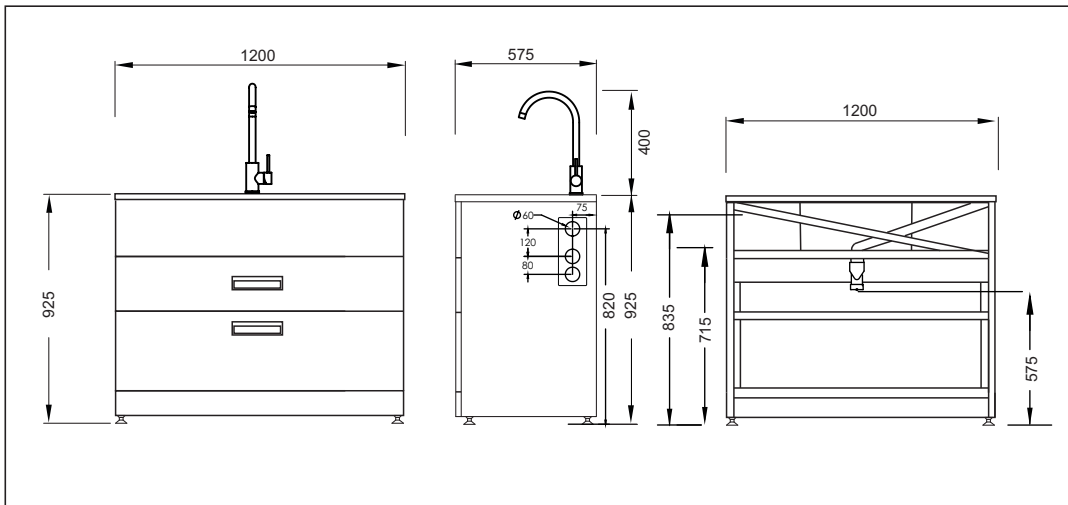

Aquatica Laundry Tubs

Studio1200 Viamo

aquatica