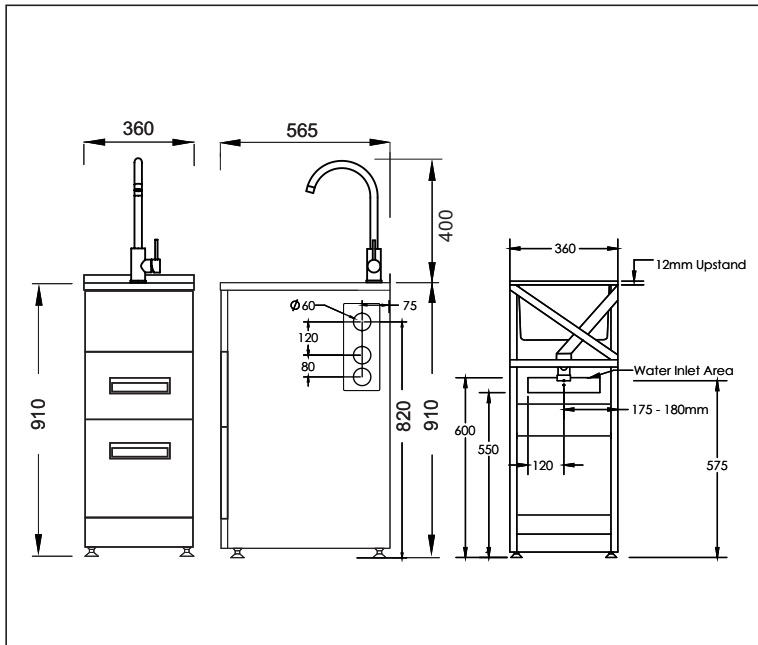

Aquatica Laundry Tubs

Studio360 Max Viamo

aquatica

Code: STUDIO360 MAX VIAMO Stainless Steel top with Sink Mixer Gooseneck

- Robust long-life powder-coated galvanised steel cabinet with diagonal rear brace
- Hot and Cold and isolators with dual capped outlets (15mm and 20mm)
- Pressed seamless laundry tub with anti-drip lip
- Viamo Sink Mixer Gooseneck
- 5 year warranty on all pressure mixer and Laundry tub cabinet
- Recessed metal drawer handles
- Handy storage bucket
- Soft close drawers
- Full extension quality drawer runners to allow full access to storage buckets
- Metal waste with lint strainer
- 20 year warranty on stainless steel bowl and ceramic cartridge
- Height easily adjustable via feet (Approximately 15mm adjustment)
- Designer overflow capacity greater than 25 l/min
- Tap height approximately (≈) 400mm
- Metal waste with lint strainer
- Waste outlet approximately 575mm to 590mm from ground depending on height adjustment on feet
- **Area Allowed for Water Inlet Location:**
 - Maximum Height (from floor): 600mm
 - Minimum Height (from floor): 550mm
 - Recommended Height (from floor): 575mm
 - Maximum Width (from Centre line): ± 120 mm

Note: Inlets can be anywhere in this area provided they do not interfere with trap or waste line

KIWI OWNED COMPANY

NZ

- DESIGNED
- ASSEMBLED
- TESTED

Suitable for low/unequal & mains pressure systems

Recommended Operational Pressure Range: 35 - 600 kPa
Maximum Operating Temp: 70°C Never to Exceed: 1000 kPa

Please note: Specifications are subject to change without notice. It is the responsibility of the installer to check the measurement