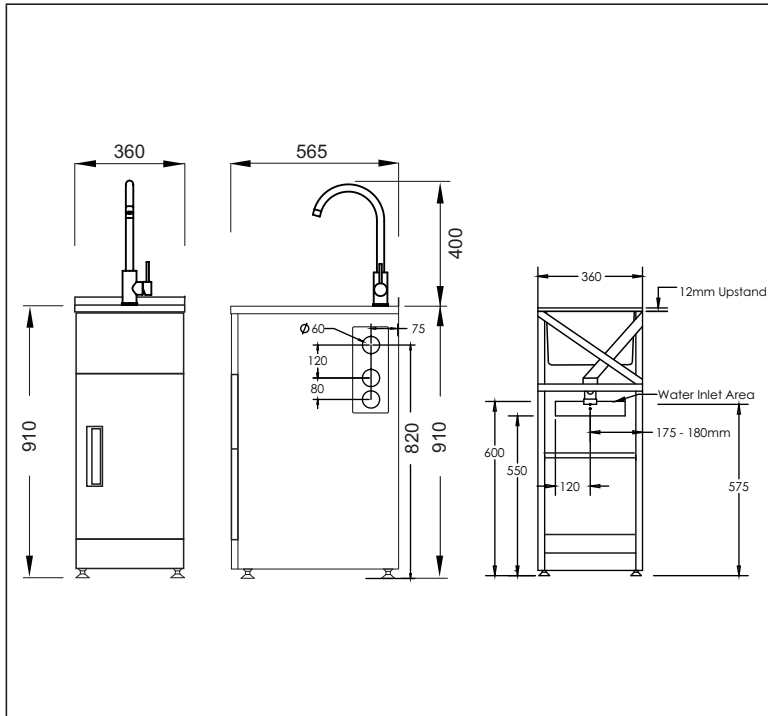

Aquatica Laundry Tub

Studio360 Viamo

aquatica

Code: STUDIO360 VIAMO

Stainless Steel top with Sink Mixer Gooseneck

- Robust long-life powder-coated galvanised steel cabinet with rear diagonal brace
- Pressed seamless laundry tub with anti-drip lip
- Viamo Sink Mixer Gooseneck
- 5 year warranty on single lever mixer and Laundry Cabinet
- Recessed metal door handle
- Reinforced full-width door to prevent 'door wobble'
- Reversible door
- Door storage basket
- Magnetic door catches
- Melamine-coated shelf and floor for storage
- Metal waste with lint strainer
- 20 Year warranty on stainless steel bowl and ceramic cartridge
- Height easily adjustable via feet (approximately 15mm adjustment)
- Child safety lock
- Designer overflow capacity greater than 25 ℓ/min
- Standard tap height approximately (≈) 400mm
- Waste outlet 590mm to 605mm from ground depending on height adjustment on feet
- **Area Allowed for Water Inlet Location:**
 - Maximum Height (from floor): 600mm
 - Minimum Height (from floor): 550mm
 - Recommended Height (from floor): 575mm
 - Maximum Width (from Centre line): ± 120 mm

Note: Inlets can be anywhere in this area provided they do not interfere with trap or waste line

Suitable for low/unequal & mains pressure systems

Recommended Operational Pressure Range: 35 - 600 kPa
Maximum Operating Temp: 80°C Never to Exceed: 1000 kPa