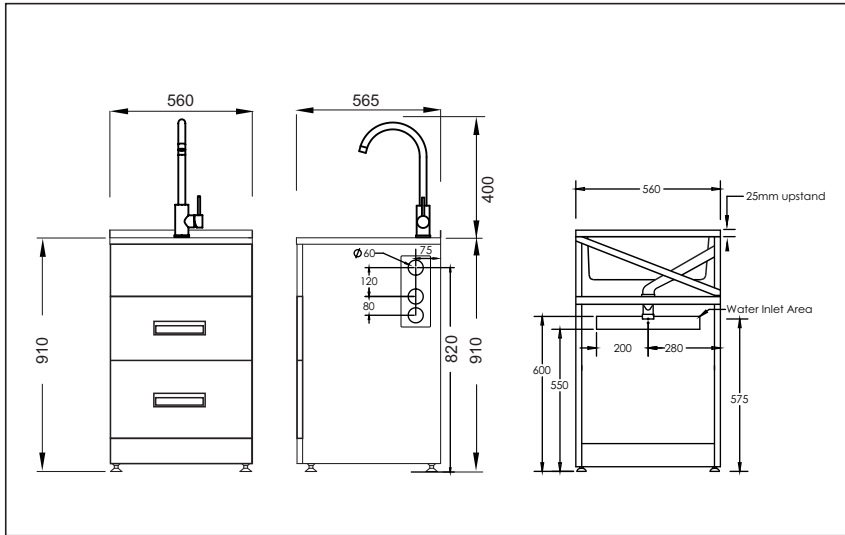

### Code: STUDIO560 MAX VIAMO Stainless Steel top with Sink Mixer Gooseneck

- Robust long-life powder-coated galvanised steel cabinet with diagonal rear brace
- Hot and Cold and isolators with dual capped outlets (15mm and 20mm)
- Pressed seamless laundry tub with anti-drip lip
- Viamo Sink Mixer Gooseneck
- 5 year warranty on Sink Mixer Gooseneck and Laundry Tub Cabinet
- Recessed metal drawer handles
- Two Handy storage buckets
- Soft close drawers
- Full extension quality drawer runners to allow full access to storage buckets
- Metal waste with lint strainer
- 20 year warranty on stainless steel bowl and ceramic cartridge
- Height easily adjustable via feet (Approximately 15mm adjustment)
- Designer overflow capacity greater than 25 l/min
- Tap height approximately (≈) 400mm
- Waste outlet approximately 575mm to 590mm from ground depending on height adjustment on feet
- **Area Allowed for Water Inlet Location:**
  - Maximum Height (from floor): 600mm
  - Minimum Height (from floor): 550mm
  - Recommended Height (from floor): 575mm
  - Maximum Width (from Centre line):  $\pm 200$  mm