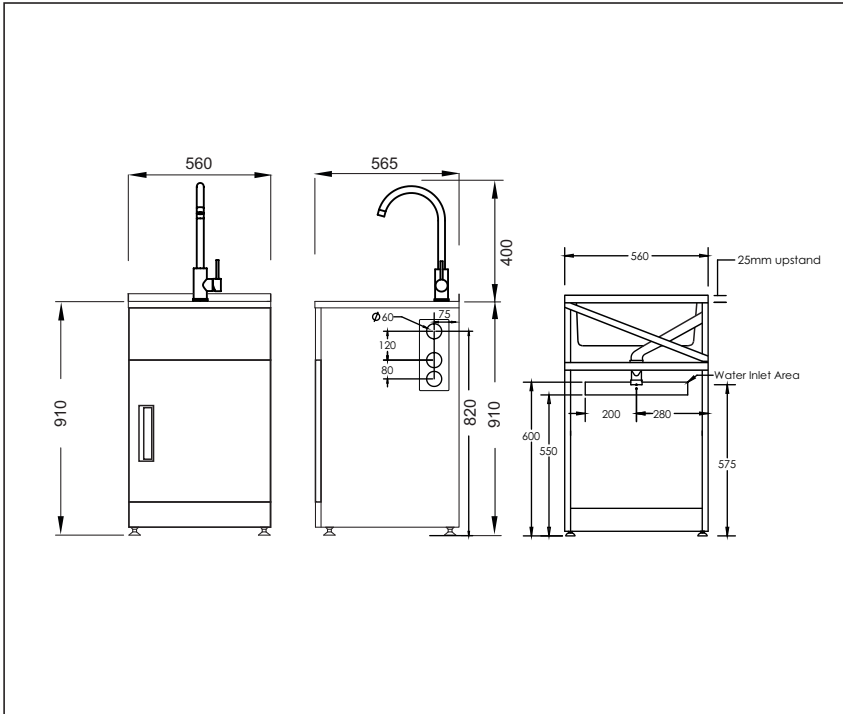

Aquatica Laundry Tubs

Studio560 Viamo

aquatica

Code: STUDIO560 VIAMO Stainless Steel top with Sink Mixer Gooseneck

- Robust long-life powder-coated galvanised steel cabinet with rear diagonal brace
- Hot and Cold and isolators with dual capped outlets (15mm and 20mm)
- Viamo Sink Mixer Gooseneck
- Pressed seamless laundry tub with anti-drip lip
- 5 year warranty on all pressure mixer and Laundry tub cabinet
- Recessed metal door handle
- Reinforced double skinned full-width door to prevent 'door wobble'
- Reversible door
- Door storage basket
- Magnetic door catches
- Melamine-coated shelf and floor for storage
- Metal waste with lint strainer
- 20 year warranty on stainless steel bowl and ceramic cartridge
- Height easily adjustable via feet
- Child safety lock
- Designer overflow capacity greater than 25 ℓ/min
- Standard tap height approximately (≈) 400mm
- **Area Allowed for Water Inlet Location:**
 - Maximum Height (from floor): 600mm
 - Minimum Height (from floor): 550mm
 - Recommended Height (from floor): 575mm
 - Maximum Width (from Centre line): ± 200 mm

Note: Inlets can be anywhere in this area provided they do not interfere with trap or waste line

Suitable for low/unequal & mains pressure systems

Recommended Operational Pressure Range: 35 - 600 kPa
Maximum Operating Temp: 80°C Never to Exceed: 1000 kPa