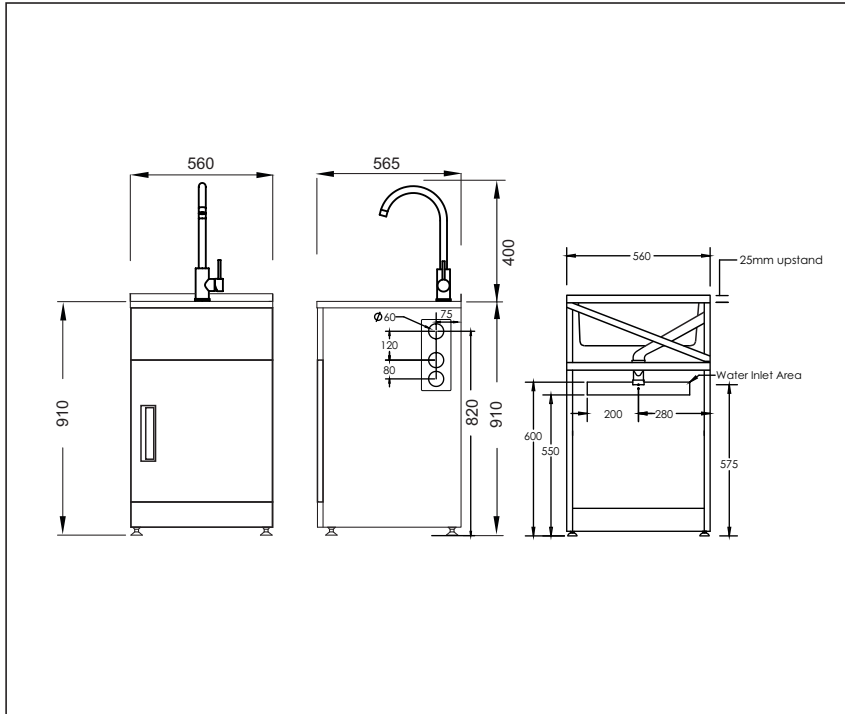

Aquatica Laundry Tubs

Studio560 Viamo

aquatica

Code: STUDIO560 VIAMO Stainless Steel top with Sink Mixer Gooseneck

- Robust long-life powder-coated galvanized steel cabinet with rear diagonal brace
- Hot and Cold and isolators with dual capped outlets (15mm and 20mm)
- Viamo Sink Mixer Gooseneck
- Pressed seamless laundry tub with anti-drip lip
- 5 year warranty on all pressure mixer and Laundry tub cabinet
- Recessed metal door handle
- Reinforced double skinned full-width door to prevent 'door wobble'
- Reversible door
- Door storage basket
- Magnetic door catches
- Melamine-coated shelf and floor for storage
- Metal waste with lint strainer
- 20 year warranty on stainless steel bowl and ceramic cartridge
- Height easily adjustable via feet
- Child safety lock
- Designer overflow capacity greater than 25 ℓ/min
- Standard tap height approximately (≈) 400mm
- **Area Allowed for Water Inlet Location:**
 - Maximum Height (from floor): 600mm
 - Minimum Height (from floor): 550mm
 - Recommended Height (from floor): 575mm
 - Maximum Width (from Centre line): ± 200 mm

Note: Inlets can be anywhere in this area provided they do not interfere with trap or waste line

Suitable for low/unequal & mains pressure systems

Recommended Operational Pressure Range: 35 - 600 kPa
Maximum Operating Temp: 80°C Never to Exceed: 1000 kPa