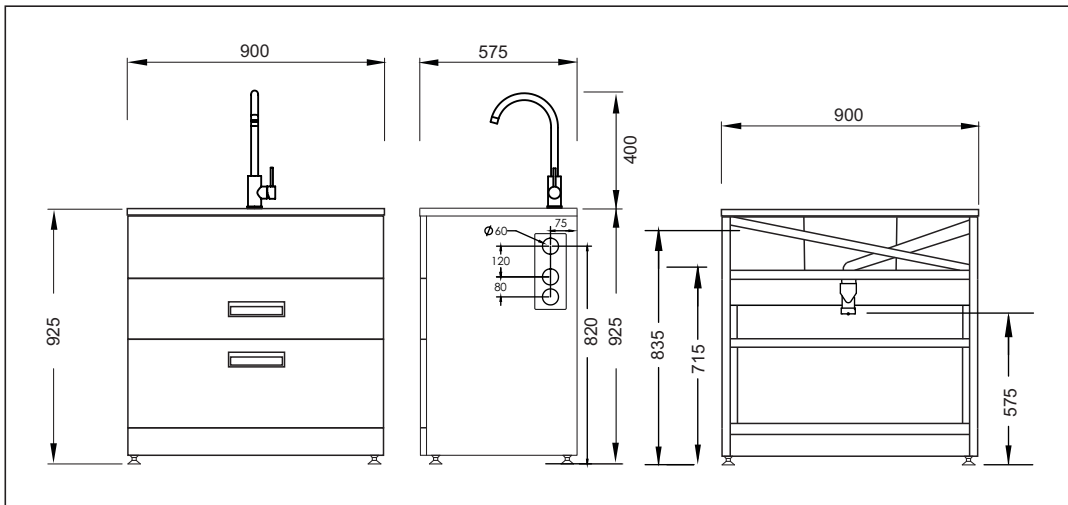

Aquatica Laundry Tubs

Studio900 Viamo

aquatica