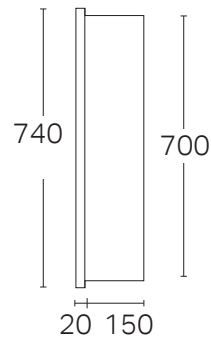

Dante 3D 1200

MIRROR CABINET SPECIFICATION

Product Features

Product Code Dante Deep / 90474

Product Description Dante Deep 1200

Door Configuration 3 Door

Notes Mirror Cabinet can be surface-mounted or recessed.
Optional Demister Pad upgrade available.

Dante Deep

Surface-mount Plan View

Recess Plan View