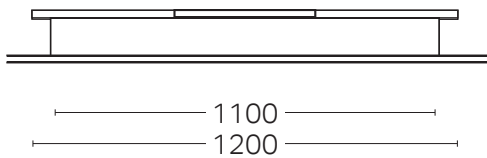

Dante 3D 1200

MIRROR CABINET SPECIFICATION

Product Features

Product Code Dante Deep / 90474

Product Description Dante Deep 1200

Door Configuration 3 Door

Notes Mirror Cabinet can be surface-mounted or recessed.
Optional Demister Pad upgrade available.

Dante Deep

Surface-mount Plan View

Recess Plan View