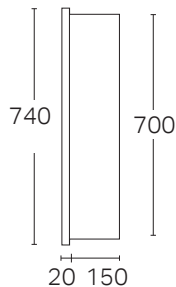

600

Surface-mount Plan View

600

Dante Deep

740

700

20 150

Recess Plan View

Min  
20mm  
Gap