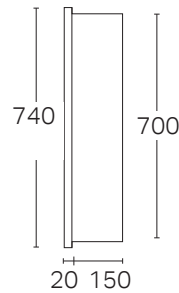

Dante 2D 750

MIRROR CABINET SPECIFICATION

Product Features

Product Code Dante Deep / 90471

Product Description Dante Deep 750

Door Configuration 2 Door

Notes Mirror Cabinet can be surface-mounted or recessed.
Optional Demister Pad upgrade available.

Dante Deep

Surface-mount Plan View

Recess Plan View

Min
20mm
Gap