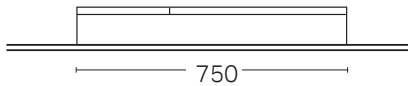

Dante 2D 750

MIRROR CABINET SPECIFICATION

Product Features

Product Code Dante Deep / 90471

Product Description Dante Deep 750

Door Configuration 2 Door

Notes Mirror Cabinet can be surface-mounted or recessed.
Optional Demister Pad upgrade available.

Dante Deep

Surface-mount Plan View

Recess Plan View

Min
20mm
Gap