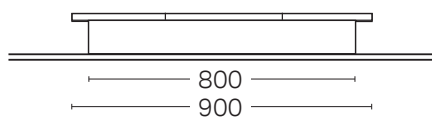

Surface-mount Plan View