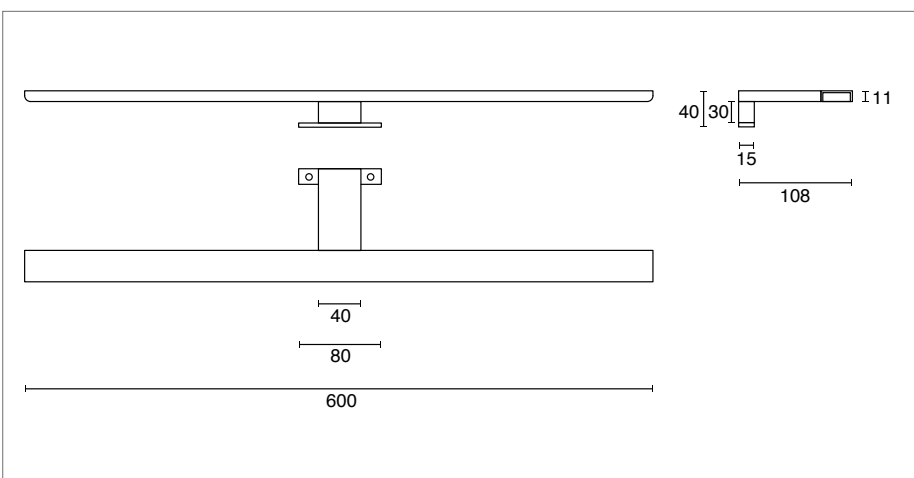

Back Cable Exit Position
Cable Length 300mm

Daylight 300 – 9613

CABINET VERSION

Daylight 300 -
Chrome on Aluminium
5W LED 240V IP44
4000k Natural White Light
Integrated Controller/Driver
(no transformer required)

Daylight 600 – 9614

CABINET VERSION

Daylight 600 -
Chrome on Aluminium
8W LED 240V IP44
4000k Natural White Light
Integrated Controller/Driver
(no transformer required)