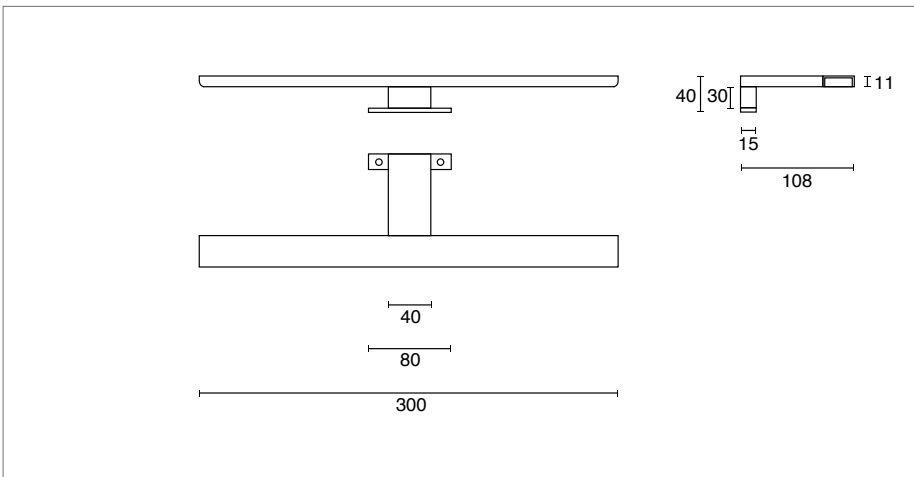

Back Cable Exit Position
Cable Length 300mm

Daylight 300 – 9613

CABINET VERSION

Daylight 300 -
Chrome on Aluminium
5W LED 240V IP44
4000k Natural White Light
Integrated Controller/Driver
(no transformer required)