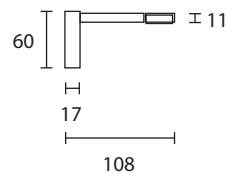

Daylight 300/600 Wall

Product Specification

Light Specification

Daylight 300 - 9615

Wall Version

Daylight Wall 300 -
Chrome on Aluminium
5W LED 240V IP20
4000k Natural White Light
Controller/Driver included in
mounting case
(no transformer required)

Daylight 600 - 9616

Wall Version

Daylight Wall 600 -
Chrome on Aluminium
8W LED 240V IP20
4000k Natural White Light
Controller/Driver included in
mounting case
(no transformer required)