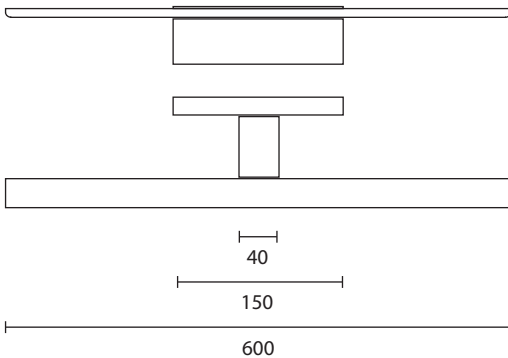

Daylight 300/600 Wall

Product Specification

Light Specification

Daylight 300 - 9615

Wall Version

Daylight Wall 300 -
Chrome on Aluminium
5W LED 240V IP20
4000k Natural White Light
Controller/Driver included in
mounting case
(no transformer required)

Daylight 600 - 9616

Wall Version

Daylight Wall 600 -
Chrome on Aluminium
8W LED 240V IP20
4000k Natural White Light
Controller/Driver included in
mounting case
(no transformer required)