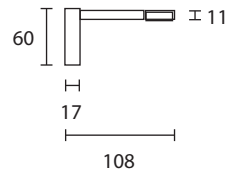

Daylight 300/600 Wall

Product Specification

Light Specification

Daylight 300 - 9615

Wall Version

Daylight Wall 300 -
Chrome on Aluminium
5W LED 240V IP20
4000k Natural White Light
Controller/Driver included in
mounting case
(no transformer required)

Daylight 600 - 9616

Wall Version

Daylight Wall 600 -
Chrome on Aluminium
8W LED 240V IP20
4000k Natural White Light
Controller/Driver included in
mounting case
(no transformer required)