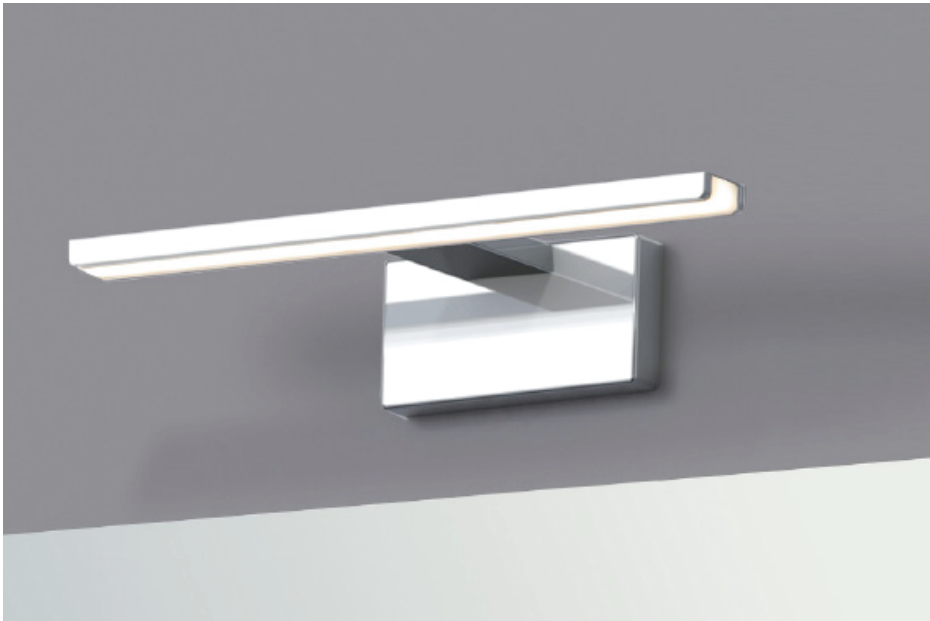

Daylight 300/600 Wall

Product Specification

Light Specification

Daylight 300 - 9615

Wall Version

Daylight Wall 300 -
Chrome on Aluminium
5W LED 240V IP20
4000k Natural White Light
Controller/Driver included in
mounting case
(no transformer required)

Daylight 600 - 9616

Wall Version

Daylight Wall 600 -
Chrome on Aluminium
8W LED 240V IP20
4000k Natural White Light
Controller/Driver included in
mounting case
(no transformer required)