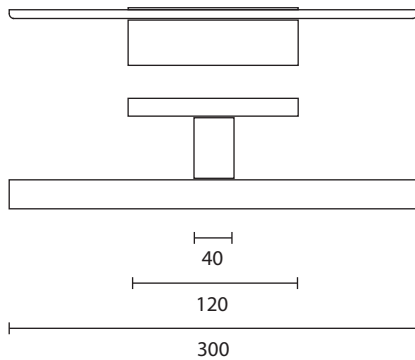

Daylight 300/600 Wall

Product Specification

Light Specification

Daylight 300 - 9615

Wall Version

Daylight Wall 300 -
Chrome on Aluminium
5W LED 240V IP20
4000k Natural White Light
Controller/Driver included in
mounting case
(no transformer required)

Daylight 600 - 9616

Wall Version

Daylight Wall 600 -
Chrome on Aluminium
8W LED 240V IP20
4000k Natural White Light
Controller/Driver included in
mounting case
(no transformer required)