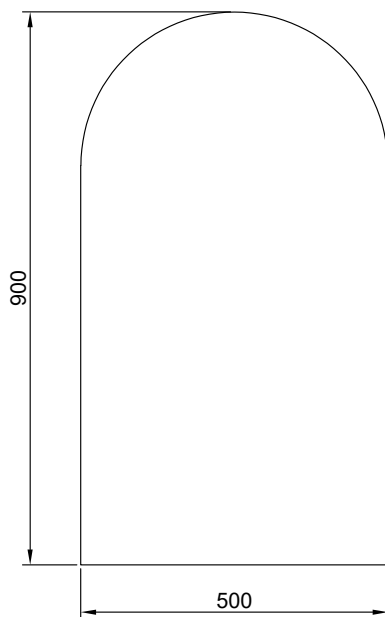

Solo Arch

500

MIRROR SPECIFICATION

Product Features	
Product Code	Solo Arch / 87523
Product Description	Solo Arch - 500
Notes	5mm mirror vinyl backed copper & lead free glass

Front View

Rear View

IMPORTANT NOTE: Throughout this guide, tolerance for mirror size may vary by ± 1 mm, tolerance for bracket position may vary by ± 5 mm. Please read the installation manual for detailed information on installing the product. St. Michel pursues a policy of continuing improvement in design and manufacturing of its products. The right is therefore reserved to vary specifications without notice.