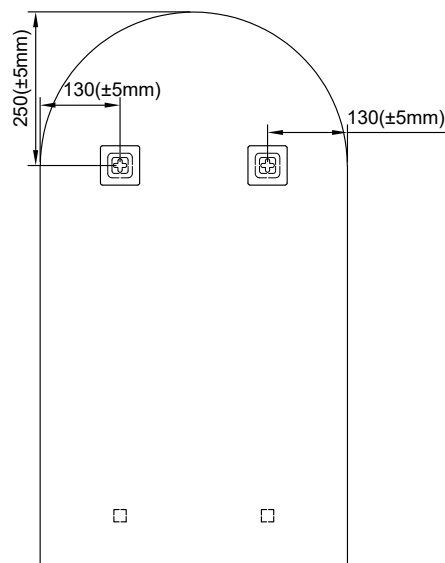

Solo Arch

500

MIRROR SPECIFICATION

Product Features	
Product Code	Solo Arch / 87523
Product Description	Solo Arch - 500
Notes	5mm mirror vinyl backed copper & lead free glass

Front View

Rear View

IMPORTANT NOTE: Throughout this guide, tolerance for mirror size may vary by ± 1 mm, tolerance for bracket position may vary by ± 5 mm. Please read the installation manual for detailed information on installing the product. St. Michel pursues a policy of continuing improvement in design and manufacturing of its products. The right is therefore reserved to vary specifications without notice.