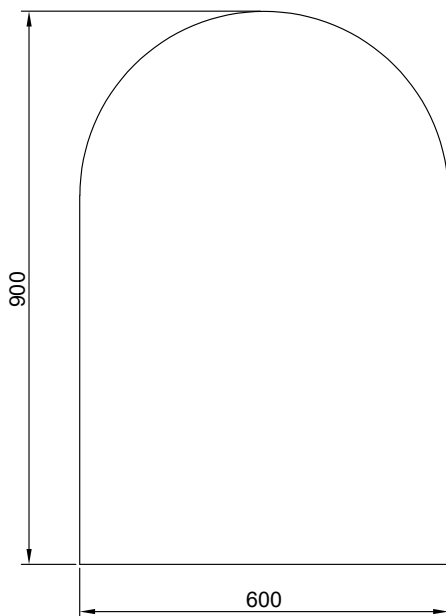

Solo Arch 600

MIRROR SPECIFICATION

Product Features	
Product Code	Solo Arch / 87524
Product Description	Solo Arch - 600
Notes	5mm mirror vinyl backed copper & lead free glass

Front View

Rear View

IMPORTANT NOTE: Throughout this guide, tolerance for mirror size may vary by ± 1 mm, tolerance for bracket position may vary by ± 5 mm. Please read the installation manual for detailed information on installing the product. St. Michel pursues a policy of continuing improvement in design and manufacturing of its products. The right is therefore reserved to vary specifications without notice.