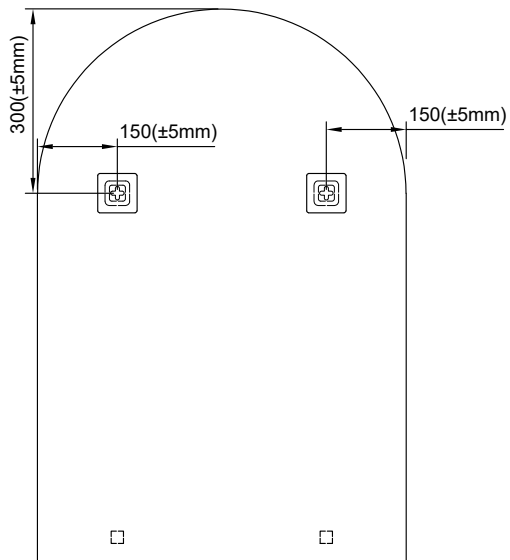

Solo Arch 600

MIRROR SPECIFICATION

Product Features	
Product Code	Solo Arch / 87524
Product Description	Solo Arch - 600
Notes	5mm mirror vinyl backed copper & lead free glass

Front View

Rear View

IMPORTANT NOTE: Throughout this guide, tolerance for mirror size may vary by ± 1 mm, tolerance for bracket position may vary by ± 5 mm. Please read the installation manual for detailed information on installing the product. St. Michel pursues a policy of continuing improvement in design and manufacturing of its products. The right is therefore reserved to vary specifications without notice.