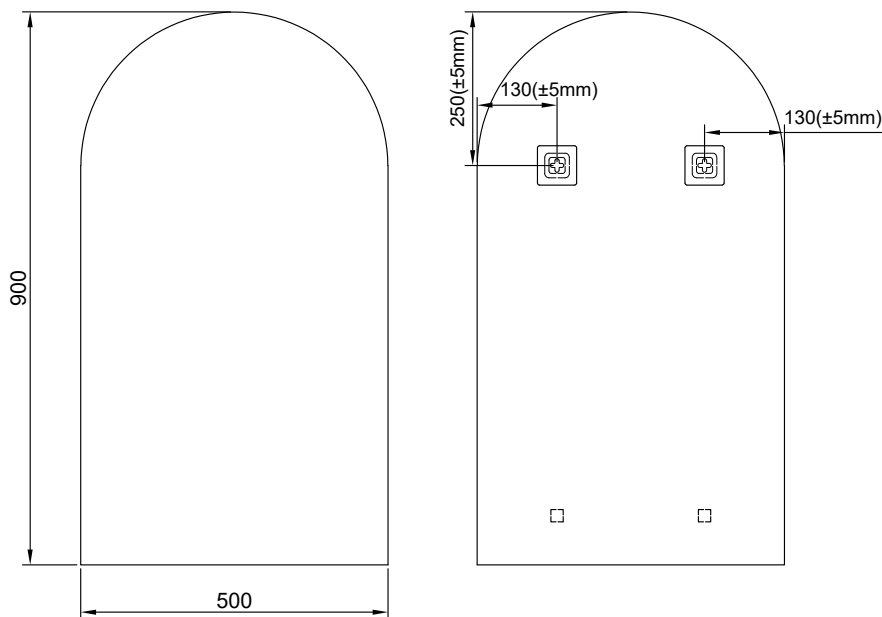

Solo Arch 500

MIRROR SPECIFICATION

Product Features	
Product Code	Solo Arch + Demister / 87523-D1
Product Description	Solo Arch - 500
Notes	5mm mirror vinyl backed copper & lead free glass

Front View

Rear View

IMPORTANT NOTE: Throughout this guide, tolerance for mirror size may vary by ± 1 mm, tolerance for bracket position may vary by ± 5 mm. Please read the installation manual for detailed information on installing the product. St. Michel pursues a policy of continuing improvement in design and manufacturing of its products. The right is therefore reserved to vary specifications without notice.