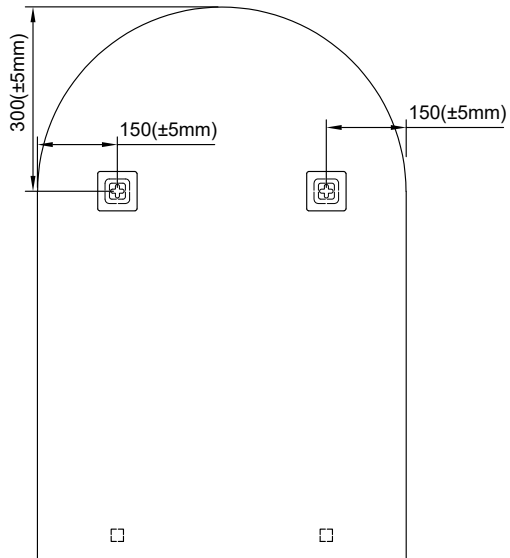

Solo Arch

600

MIRROR SPECIFICATION

Product Features	
Product Code	Solo Arch + Demister / 87524-D1
Product Description	Solo Arch - 600
Notes	5mm mirror vinyl backed copper & lead free glass

Front View

Rear View

IMPORTANT NOTE: Throughout this guide, tolerance for mirror size may vary by ± 1 mm, tolerance for bracket position may vary by ± 5 mm. Please read the installation manual for detailed information on installing the product. St. Michel pursues a policy of continuing improvement in design and manufacturing of its products. The right is therefore reserved to vary specifications without notice.