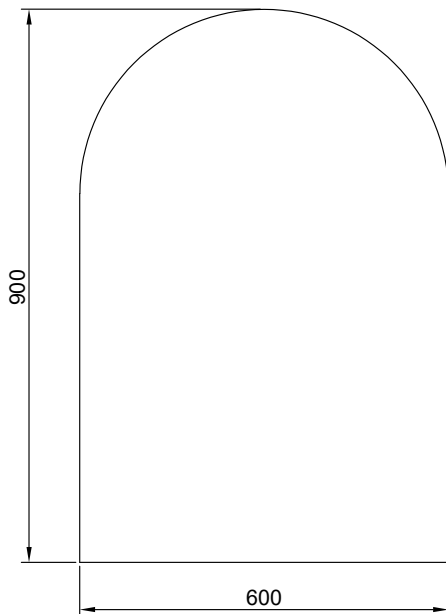

Solo Arch

600

MIRROR SPECIFICATION

Product Features	
Product Code	Solo Arch + Demister / 87524-D1
Product Description	Solo Arch - 600
Notes	5mm mirror vinyl backed copper & lead free glass

Front View

Rear View

IMPORTANT NOTE: Throughout this guide, tolerance for mirror size may vary by ± 1 mm, tolerance for bracket position may vary by ± 5 mm. Please read the installation manual for detailed information on installing the product. St. Michel pursues a policy of continuing improvement in design and manufacturing of its products. The right is therefore reserved to vary specifications without notice.