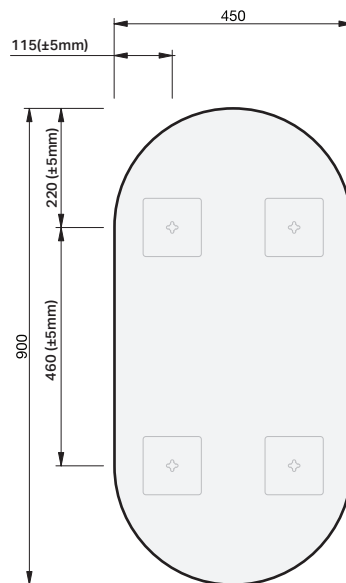

Solo Pill

MIRROR SPECIFICATION

Product Features	
Product Code	Solo Pill / 87519
Product Description	Solo Pill
Notes	5mm mirror vinyl backed copper & lead free glass Mount portrait or Landscape

IMPORTANT NOTE: Throughout this guide, tolerance for mirror size may vary by ± 1 mm, tolerance for bracket position may vary by ± 5 mm. Please read the installation manual for detailed information on installing the product. St. Michel pursues a policy of continuing improvement in design and manufacturing of its products. The right is therefore reserved to vary specifications without notice.