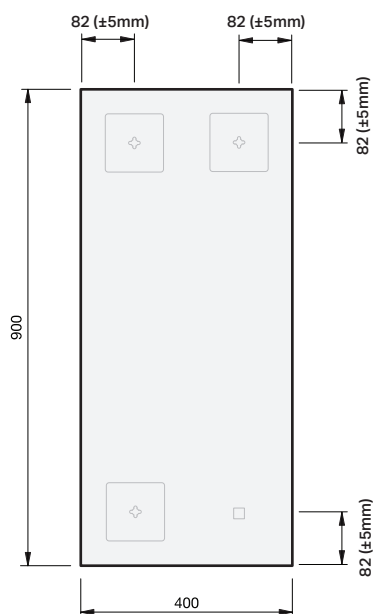

Solo Simple 400

MIRROR SPECIFICATION

Product Features	
Product Code	Solo Simple / 87510
Product Description	Solo Simple - 400
Notes	5mm mirror vinyl backed copper & lead free glass Mount portrait or Landscape

IMPORTANT NOTE: Throughout this guide, tolerance for mirror size may vary by ± 1 mm, tolerance for bracket position may vary by ± 5 mm. Please read the installation manual for detailed information on installing the product. St. Michel pursues a policy of continuing improvement in design and manufacturing of its products. The right is therefore reserved to vary specifications without notice.