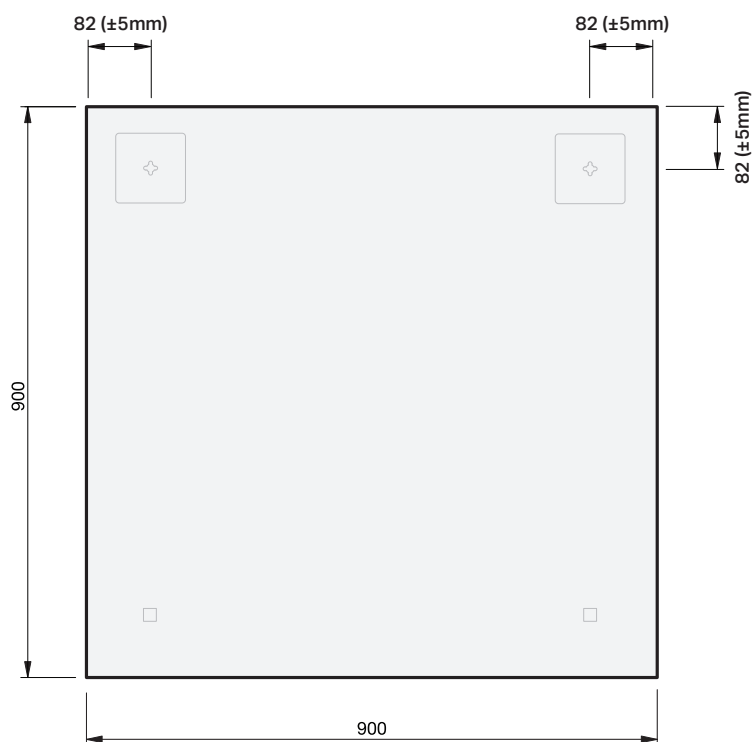

Solo Simple 900

MIRROR SPECIFICATION

Product Features

Product Code	Solo Simple / 87513
Product Description	Solo Simple - 900
Notes	5mm mirror vinyl backed copper & lead free glass

IMPORTANT NOTE: Throughout this guide, tolerance for mirror size may vary by ± 1 mm, tolerance for bracket position may vary by ± 5 mm. Please read the installation manual for detailed information on installing the product. St. Michel pursues a policy of continuing improvement in design and manufacturing of its products. The right is therefore reserved to vary specifications without notice.