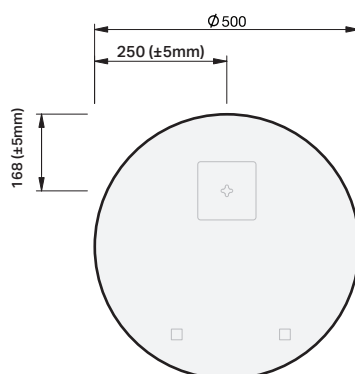

Solo Round 500

MIRROR SPECIFICATION

Product Features

Product Code	Solo Round / 87516
Product Description	Solo Round - 500
Notes	5mm mirror vinyl backed copper & lead free glass

IMPORTANT NOTE: Throughout this guide, tolerance for mirror size may vary by $\pm 1\text{mm}$, tolerance for bracket position may vary by $\pm 5\text{mm}$. Please read the installation manual for detailed information on installing the product. St. Michel pursues a policy of continuing improvement in design and manufacturing of its products. The right is therefore reserved to vary specifications without notice.