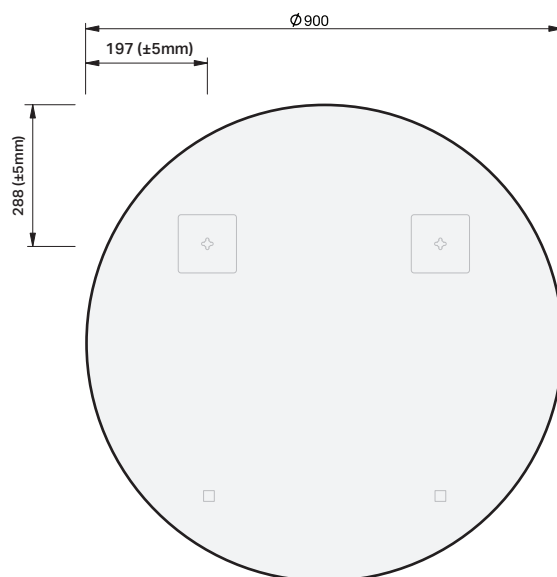

Solo Round 900

MIRROR SPECIFICATION

Product Features

Product Code	Solo Round / 87518
Product Description	Solo Round - 900
Notes	5mm mirror vinyl backed copper & lead free glass

IMPORTANT NOTE: Throughout this guide, tolerance for mirror size may vary by ± 1 mm, tolerance for bracket position may vary by ± 5 mm. Please read the installation manual for detailed information on installing the product. St. Michel pursues a policy of continuing improvement in design and manufacturing of its products. The right is therefore reserved to vary specifications without notice.