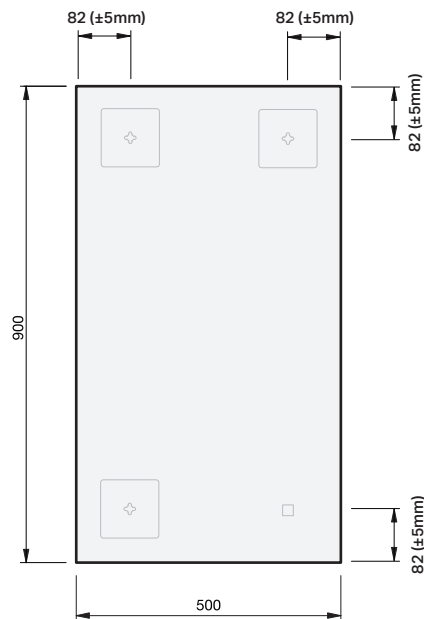

Solo Simple 500

MIRROR SPECIFICATION

Product Features	
Product Code	Solo + Demister / 87511-D1
Product Description	Solo Simple - 500
Notes	5mm mirror vinyl backed copper & lead free glass Mount portrait or Landscape

IMPORTANT NOTE: Throughout this guide, tolerance for mirror size may vary by ± 1 mm, tolerance for bracket position may vary by ± 5 mm. Please read the installation manual for detailed information on installing the product. St. Michel pursues a policy of continuing improvement in design and manufacturing of its products. The right is therefore reserved to vary specifications without notice.