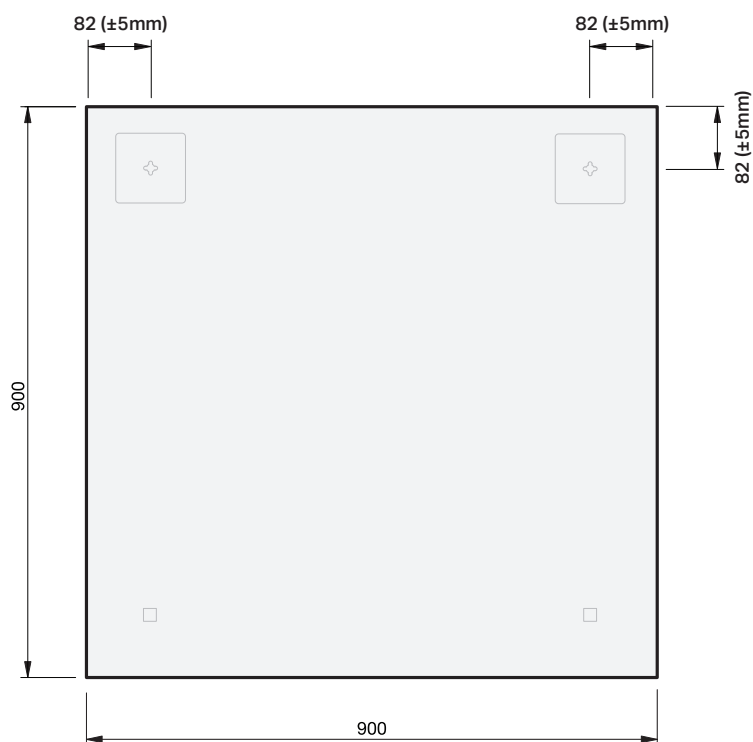

Solo Simple 900

MIRROR SPECIFICATION

Product Features

Product Code	Solo + Demister / 87513-D1
Product Description	Solo Simple - 900
Notes	5mm mirror vinyl backed copper & lead free glass

IMPORTANT NOTE: Throughout this guide, tolerance for mirror size may vary by ± 1 mm, tolerance for bracket position may vary by ± 5 mm. Please read the installation manual for detailed information on installing the product. St. Michel pursues a policy of continuing improvement in design and manufacturing of its products. The right is therefore reserved to vary specifications without notice.