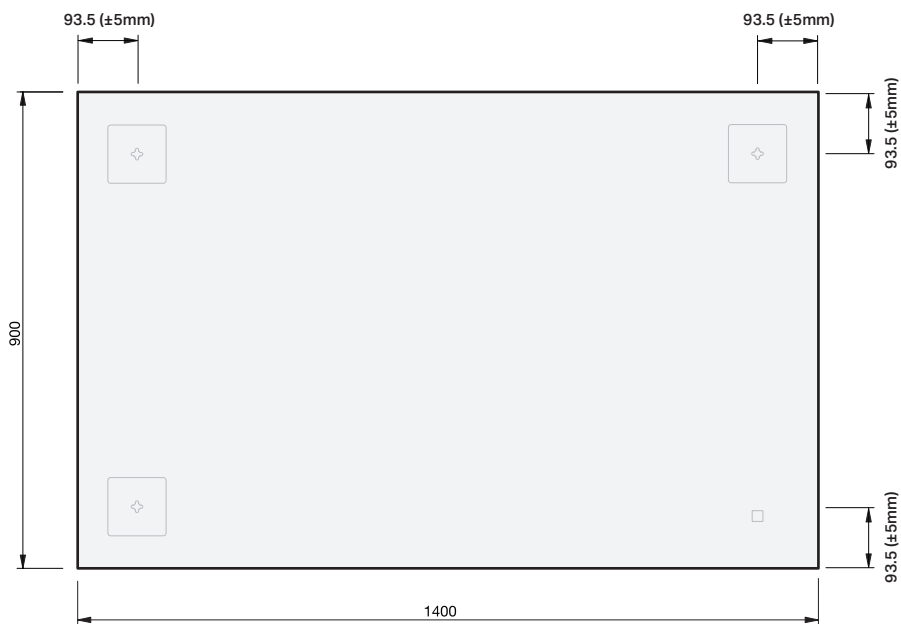

Solo Simple 1400

MIRROR SPECIFICATION

| Product Features | |
|---------------------|---|
| Product Code | Solo + Demister / 87515-D1 |
| Product Description | Solo Simple - 1400 |
| Notes | 5mm mirror vinyl backed copper & lead free glass Mount portrait or Landscape |

IMPORTANT NOTE: Throughout this guide, tolerance for mirror size may vary by ± 1 mm, tolerance for bracket position may vary by ± 5 mm. Please read the installation manual for detailed information on installing the product. St. Michel pursues a policy of continuing improvement in design and manufacturing of its products. The right is therefore reserved to vary specifications without notice.