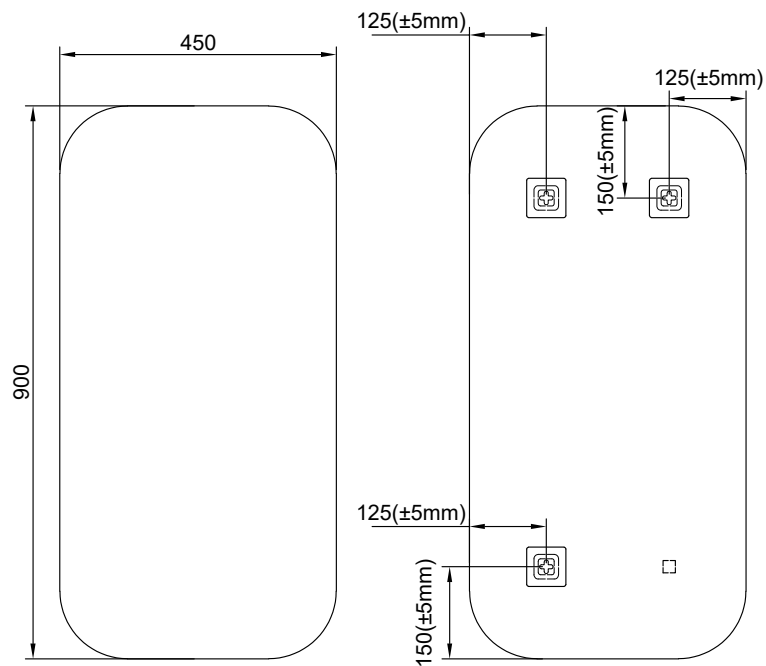

Solo Stadium 450

MIRROR SPECIFICATION

Product Features	
Product Code	Solo Stadium / 87525
Product Description	Solo Stadium - 450
Notes	5mm mirror vinyl backed copper & lead free glass Mount portrait or landscape

Front View

Rear View

IMPORTANT NOTE: Throughout this guide, tolerance for mirror size may vary by ± 1 mm, tolerance for bracket position may vary by ± 5 mm. Please read the installation manual for detailed information on installing the product. St. Michel pursues a policy of continuing improvement in design and manufacturing of its products. The right is therefore reserved to vary specifications without notice.