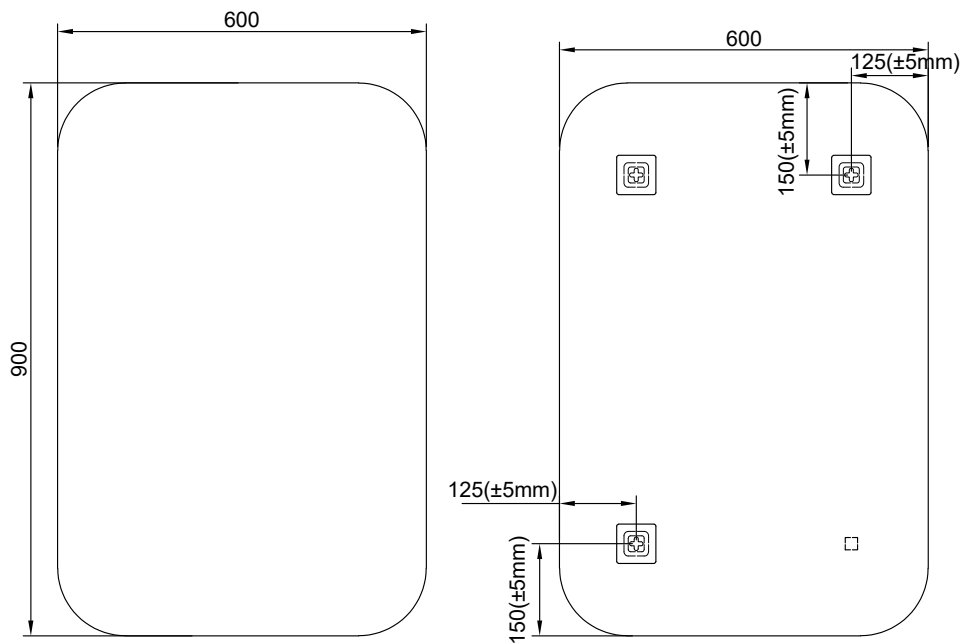

Solo Stadium 600

MIRROR SPECIFICATION

Product Features	
Product Code	Solo Stadium / 87526
Product Description	Solo Stadium - 600
Notes	5mm mirror vinyl backed copper & lead free glass Mount portrait or landscape

Front View

Rear View

IMPORTANT NOTE: Throughout this guide, tolerance for mirror size may vary by ± 1 mm, tolerance for bracket position may vary by ± 5 mm. Please read the installation manual for detailed information on installing the product. St. Michel pursues a policy of continuing improvement in design and manufacturing of its products. The right is therefore reserved to vary specifications without notice.