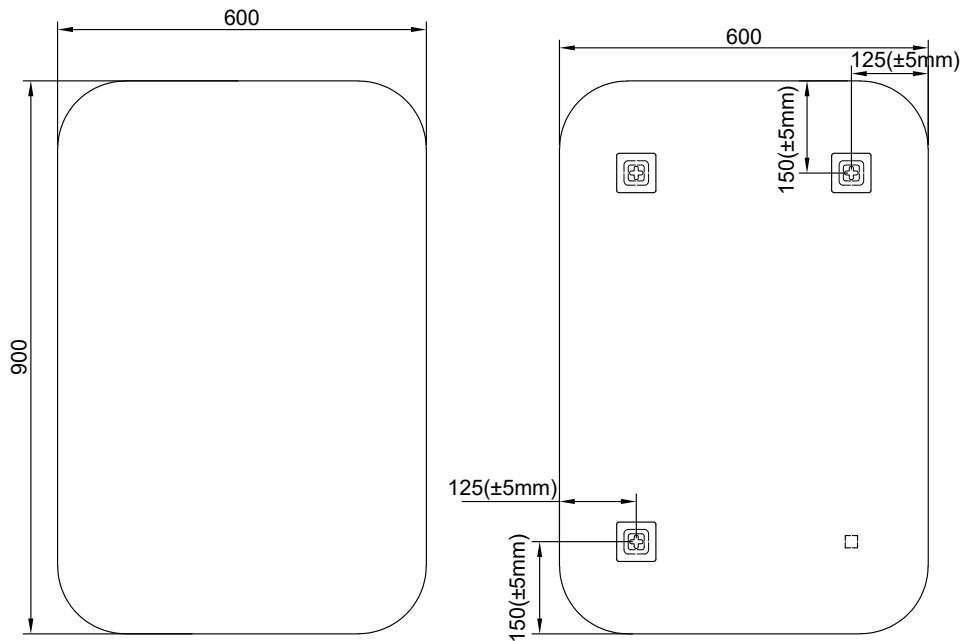

# Solo Stadium 600

## MIRROR SPECIFICATION

### Product Features

Product Code	Solo Stadium + Demister / 87526-D1
Product Description	Solo Stadium - 600
Notes	5mm mirror vinyl backed copper & lead free glass Mount portrait or landscape

Front View

Rear View

**IMPORTANT NOTE:** Throughout this guide, tolerance for mirror size may vary by  $\pm 1$ mm, tolerance for bracket position may vary by  $\pm 5$ mm. Please read the installation manual for detailed information on installing the product. St. Michel pursues a policy of continuing improvement in design and manufacturing of its products. The right is therefore reserved to vary specifications without notice.