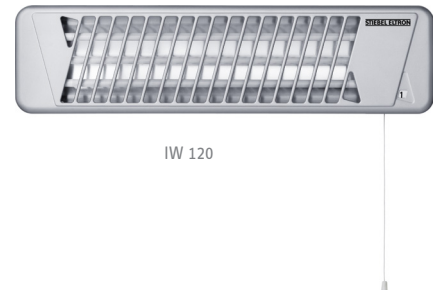

IW 120

Product features

- › Infrared quartz radiant heater with 1.2 kW heating output
- › Pleasant radiant heat for indoors or protected outdoor areas
- › Choice of three heating stages (0.4/0.8/1.2 kW)
- › Easy to adjust and operate
- › High quality metal casing
- › Pull-cord activation

Add extra warmth to your everyday life with this quartz radiant heater. The appliance brings your room up to temperature quickly and precisely. You can feel its radiant heat almost as soon as you switch it on. The heater is practical in your bathroom, for example, to give you a nice warm start to the day. And what about when you want to relax on the patio in the evening as the day draws to an end? Here, too, the quartz radiant heater is your ideal companion.

IW 120

Model	IW 120	
Product number	229339	
Connected load	W	1200
Rated connection	kW	1.2
Power connection	1/N/PE~230 V	
Frequency	Hz	50/60
Height/Width/Depth	mm	145/535/85
Weight	kg	1.55
IP-Rating	IPX4	
Colour	Silver	
Installation type	Indoor/outdoor installation	
Product class	Trend	