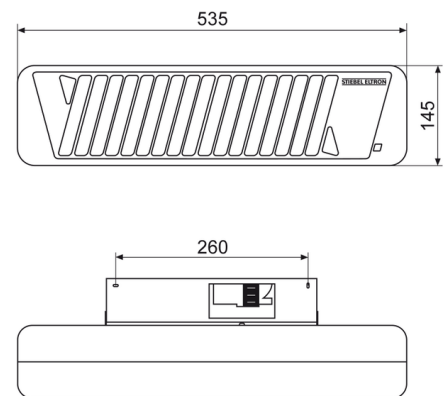

IW 120

Model	IW 120	
Product number	229339	
Connected load	W	1200
Rated connection	kW	1.2
Power connection	1/N/PE~230 V	
Frequency	Hz	50/60
Height/Width/Depth	mm	145/535/85
Weight	kg	1.55
IP-Rating	IPX4	
Colour	Silver	
Installation type	Indoor/outdoor installation	
Product class	Trend	