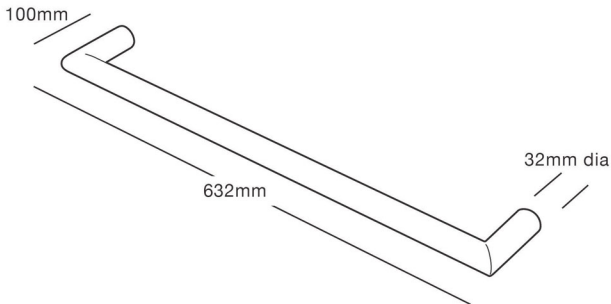

STRATA GENESIS 632

632x32x100

WGS632/B/N/GM/BN/MW/BB/BC

HEIRLOOM
THE FINISHING TOUCH

**MEASUREMENTS SUBJECT TO MANUFACTURING TOLERANCE
SPECIFICATIONS MAY CHANGE WITHOUT NOTICE**