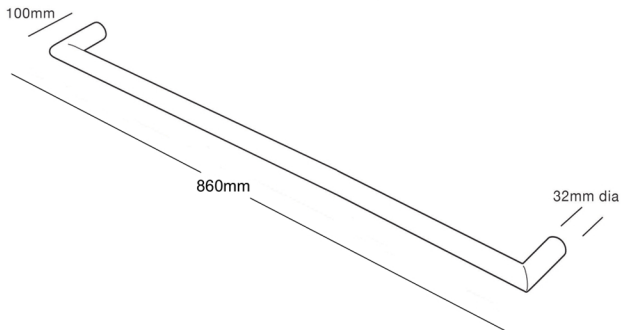

STRATA GENESIS 860
860X32X100
WGS860/B/N/GM/BN

HEIRLOOM
THE FINISHING TOUCH

MEASUREMENTS SUBJECT TO MANUFACTURING TOLERANCE
SPECIFICATIONS MAY CHANGE WITHOUT NOTICE