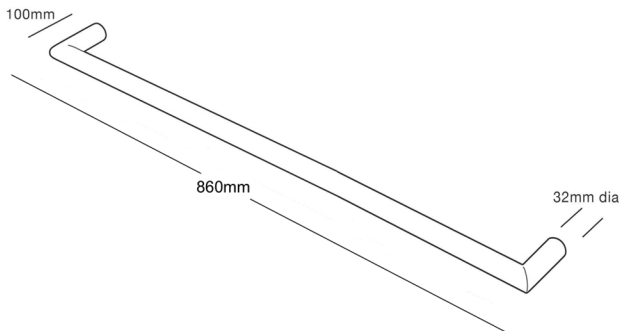

**STRATA GENESIS 860**  
**860X32X100**  
**WGS860/B/N/GM/BN**

**HEIRLOOM**  
THE FINISHING TOUCH

**MEASUREMENTS SUBJECT TO MANUFACTURING TOLERANCE**  
**SPECIFICATIONS MAY CHANGE WITHOUT NOTICE**