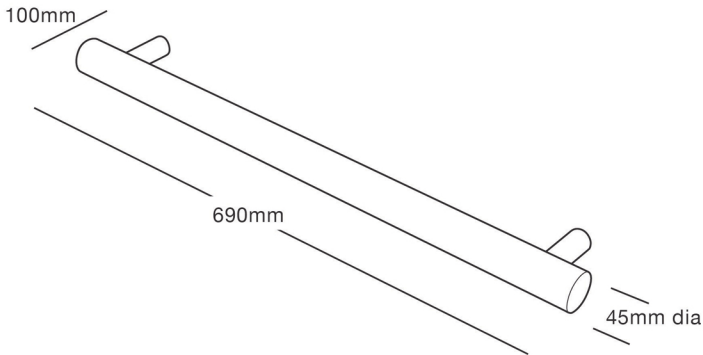

STRATA HEIKO
690x75x45
WHS690,WHS690N (Black)

HEIRLOOM
THE FINISHING TOUCH

MEASUREMENTS SUBJECT TO MANUFACTURING TOLERANCE
SPECIFICATIONS MAY CHANGE WITHOUT NOTICE