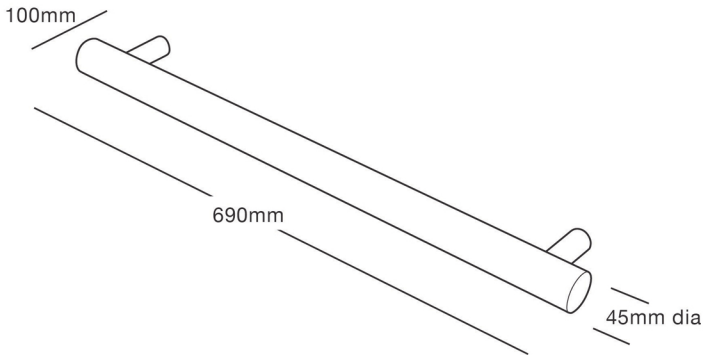

**STRATA HEIKO**  
**690x75x45**  
**WHS690,WHS690N (Black)**

**HEIRLOOM**  
THE FINISHING TOUCH

**MEASUREMENTS SUBJECT TO MANUFACTURING TOLERANCE**  
**SPECIFICATIONS MAY CHANGE WITHOUT NOTICE**