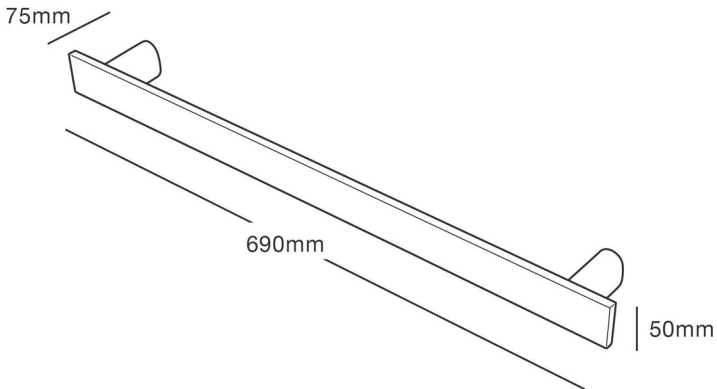

STRATA LOFT
690x75x50
WLS690/N

HEIRLOOM
THE FINISHING TOUCH

MEASUREMENTS SUBJECT TO MANUFACTURING TOLERANCE
SPECIFICATIONS MAY CHANGE WITHOUT NOTICE