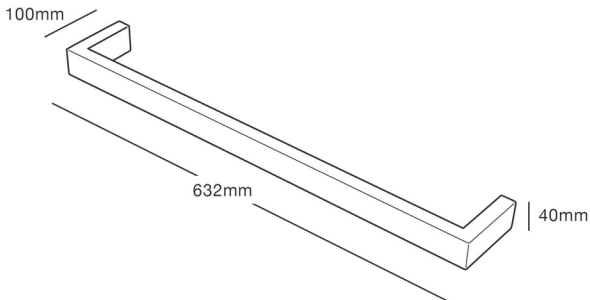

**STRATA STUDIO 1 632**

**632x40x100**

**CODE: WSS632/B/N/GM/BN/MW/BB/BC**

**MEASUREMENTS SUBJECT TO MANUFACTURING TOLERANCE  
SPECIFICATIONS MAY CHANGE WITHOUT NOTICE**