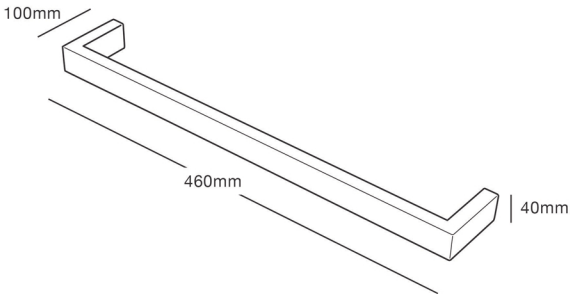

STRATA STUDIO 1 460
460x40x100

HEIRLOOM
THE FINISHING TOUCH

CODE: WSS460/B/N/GM/BN/MW/BB

MEASUREMENTS SUBJECT TO MANUFACTURING TOLERANCE
SPECIFICATIONS MAY CHANGE WITHOUT NOTICE