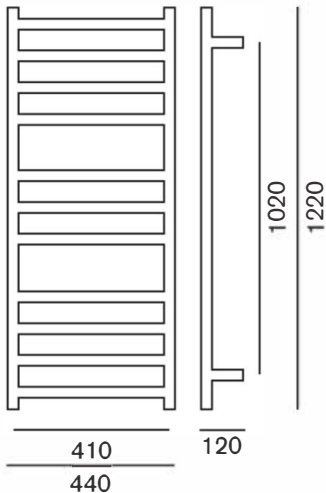

STUDIO 1 1220
SLIMLINE
1220x440x120
WS1220Sx

HEIRLOOM
THE FINISHING TOUCH

MEASUREMENTS SUBJECT TO MANUFACTURING TOLERANCE
SPECIFICATIONS MAY CHANGE WITHOUT NOTICE