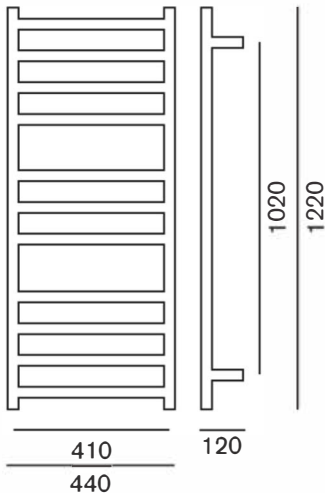

STUDIO 1 1220
SLIMLINE
1220x440x120
WS1220Sx

HEIRLOOM
THE FINISHING TOUCH

MEASUREMENTS SUBJECT TO MANUFACTURING TOLERANCE
SPECIFICATIONS MAY CHANGE WITHOUT NOTICE