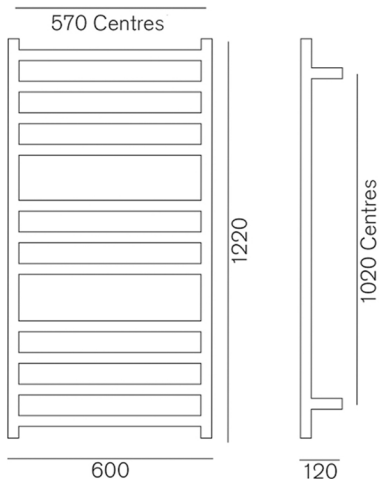

STUDIO 1 1220
TOWEL WARMER
1220x600x120
WS1220/ B/N

HEIRLOOM
THE FINISHING TOUCH

MEASUREMENTS SUBJECT TO MANUFACTURING TOLERANCE
SPECIFICATIONS MAY CHANGE WITHOUT NOTICE