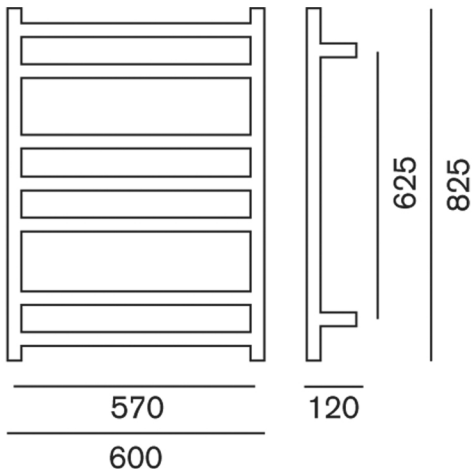

STUDIO 1 825
LOW VOLTAGE
825x600x120
WSLV825/MW

HEIRLOOM
THE FINISHING TOUCH

MEASUREMENTS SUBJECT TO MANUFACTURING TOLERANCE
SPECIFICATIONS MAY CHANGE WITHOUT NOTICE