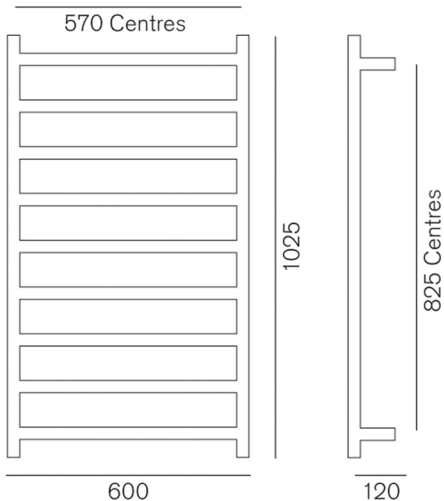

# STUDIO 1 1025 TOWEL WARMER

1025x600x120  
WS1025

MEASUREMENTS SUBJECT TO MANUFACTURING TOLERANCE