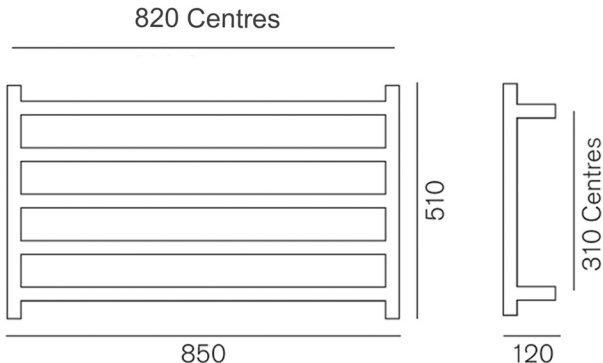

**STUDIO 1 NOIR 510
EXTENDED
850x510x120
WS510E/ N**

HEIRLOOM
THE FINISHING TOUCH

**MEASUREMENTS SUBJECT TO MANUFACTURING TOLERANCE
SPECIFICATIONS MAY CHANGE WITHOUT NOTICE**