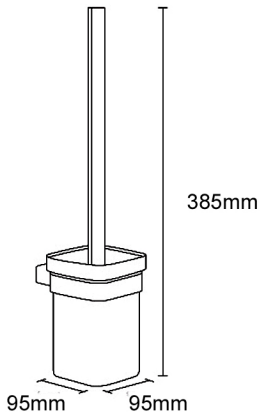

**STUDIO1  
TOILET BRUSH HOLDER**

95x95x385mm

**STBRUSH**

**HEIRLOOM**  
BATHROOMS WITH STYLE

**MEASUREMENTS SUBJECT TO MANUFACTURING TOLERANCE**