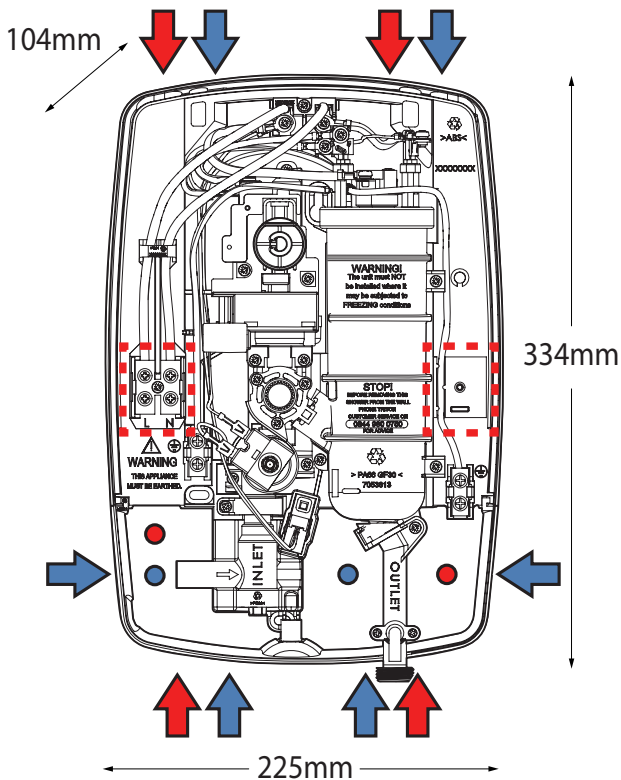

T80Z Fast-Fit Electric Shower

The T80Z Fast-Fit has multiple cable and water entry points located to the left and right side of the unit ensure easy fitting.

- Ideal size and shape for replacement installations
- Rub clean shower head with five different spray patterns
- Stylish riser rail kit with adjustable fixing brackets
- Push button Start/ Stop to select your favourite shower setting every time
- Swing-Fit™ - Terminal for left and right cabling
- Swivel-Fit™ - A 180° fully reversible swivel water inlet that accommodates water connections from either the left or right hand side of the unit to aid installation

Entry Points:

- Water entry points
- Cable entry points
- SwingFit™ terminal positions

	T80Z Fast-Fit	
Product Code	T80 Fast Fit W	T80 Fast Fit C
Finish	White	Chrome
Temperature Control	Stabilised	
Power Ratings at 230v	8.7kW 38amps - IPX4 rated	
Inlet Connection	15mm compression	
Water Entry Points	Top, bottom, side bottom, back (left side of unit) Top, bottom, side bottom, back (right side of unit)	
Cable Entry Points	Top, bottom, back (left or right side of unit) Bottom, back (right hand side of unit)	
Outlet Connection	1/2" BSP	
Plumbing System	Cold water only	
Max Inlet Temp	28°C	
Min Inlet Temp	2°C	
Minimum Running Pressure/Flow for full performance*	1.0 Bar @ 8 l/min	
Maximum Static Pressure	10 Bar	
Surface Mounted Only	✓	
Approvals, Complies with	AS/NZS60335.2.35, EMC BEAB, CE, BSI Kitemark	
Warranty	2 years domestic	