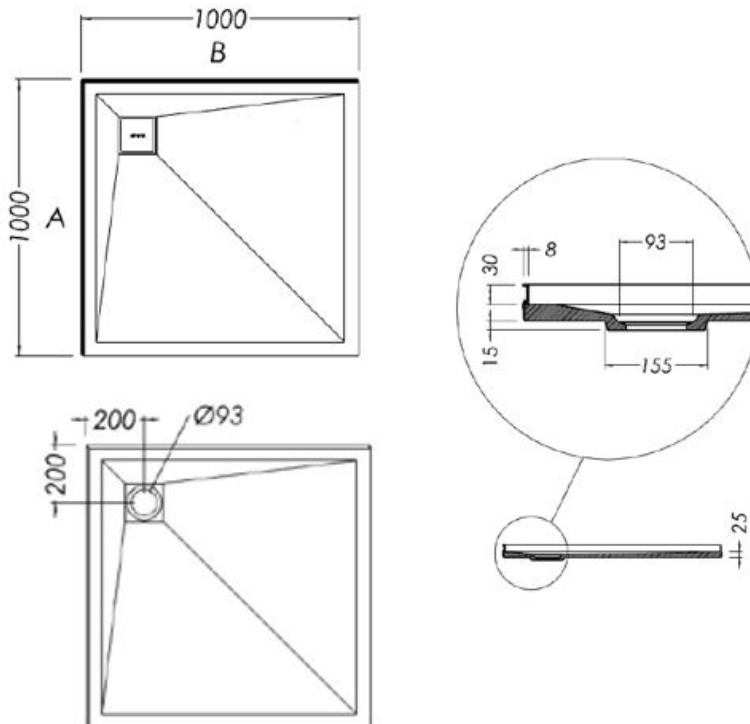

FEBRUARY 2024

ALL MEASUREMENTS ARE NOMINAL
*WARRANTIES APPLY TO RESIDENTIAL DOMESTIC USE ONLY. WARRANTY VOID IF PRODUCT IS NOT INSTALLED ACCORDING TO OUR SPECIFICATIONS.
**FOR FURTHER INFORMATION ON BIPR, INSTALLATION GUIDE AND PRODUCT OPTIONS PLEASE REFER TO THE WEBSITE.