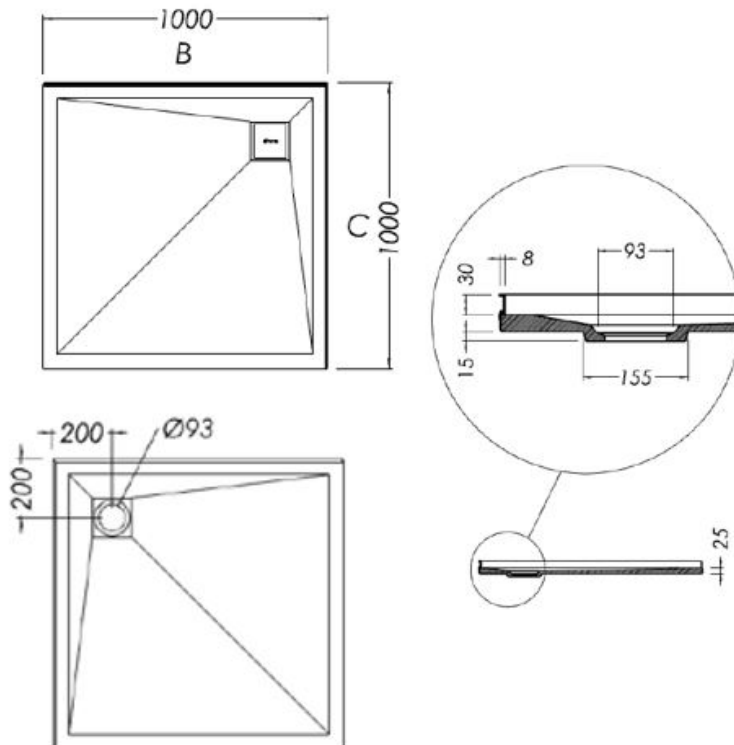

FEBRUARY 2024

ALL MEASUREMENTS ARE NOMINAL
*WARRANTIES APPLY TO RESIDENTIAL DOMESTIC USE ONLY. WARRANTY VOID IF PRODUCT IS NOT INSTALLED ACCORDING TO OUR SPECIFICATIONS.
**FOR FURTHER INFORMATION ON BIPR, INSTALLATION GUIDE AND PRODUCT OPTIONS PLEASE REFER TO THE WEBSITE.