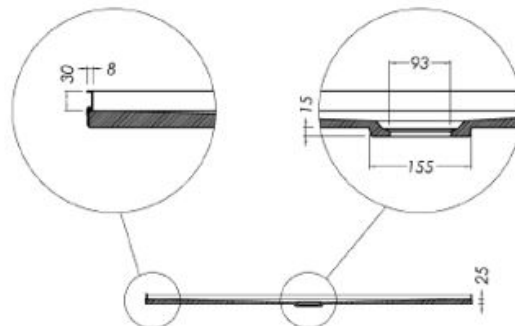

FEBRUARY 2024

ALL MEASUREMENTS ARE NOMINAL
*WARRANTIES APPLY TO RESIDENTIAL DOMESTIC USE ONLY. WARRANTY VOID IF PRODUCT IS NOT INSTALLED ACCORDING TO OUR SPECIFICATIONS.
**FOR FURTHER INFORMATION ON BIPR, INSTALLATION GUIDE AND PRODUCT OPTIONS PLEASE REFER TO THE WEBSITE.