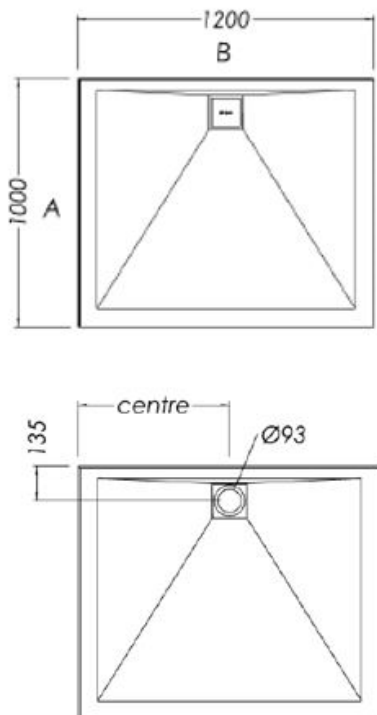

FEBRUARY 2024

ALL MEASUREMENTS ARE NOMINAL
*WARRANTIES APPLY TO RESIDENTIAL DOMESTIC USE ONLY. WARRANTY VOID IF PRODUCT IS NOT INSTALLED ACCORDING TO OUR SPECIFICATIONS.
**FOR FURTHER INFORMATION ON BIPR, INSTALLATION GUIDE AND PRODUCT OPTIONS PLEASE REFER TO THE WEBSITE.