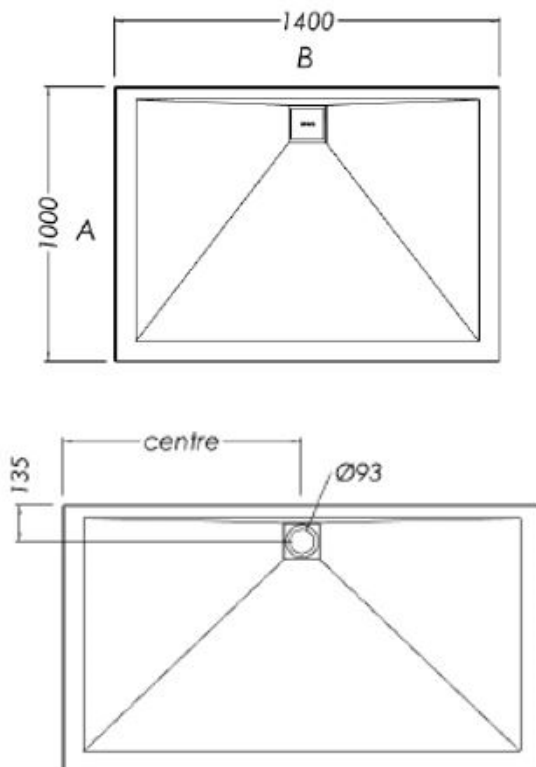

FEBRUAR. 2022
ALL MEASUREMENTS ARE NOMINAL
*WARRANTIES APPLY TO RESIDENTIAL DOMESTIC USE ONLY. WARRANTY VOID IF PRODUCT IS NOT INSTALLED ACCORDING TO OUR SPECIFICATIONS.
**FOR FURTHER INFORMATION ON BIPR, INSTALLATION GUIDE AND PRODUCT OPTIONS PLEASE REFER TO THE WEBSITE.