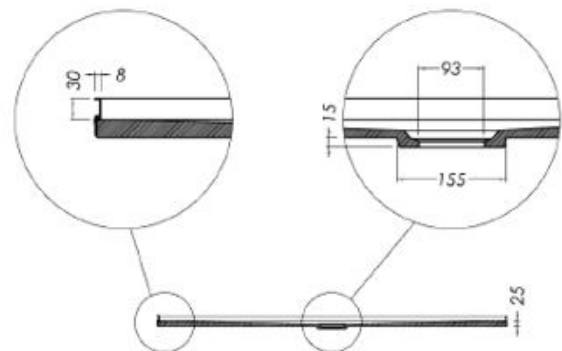

FEBRUAR. 2022
ALL MEASUREMENTS ARE NOMINAL
*WARRANTIES APPLY TO RESIDENTIAL DOMESTIC USE ONLY. WARRANTY VOID IF PRODUCT IS NOT INSTALLED ACCORDING TO OUR SPECIFICATIONS.
**FOR FURTHER INFORMATION ON BIPR, INSTALLATION GUIDE AND PRODUCT OPTIONS PLEASE REFER TO THE WEBSITE.