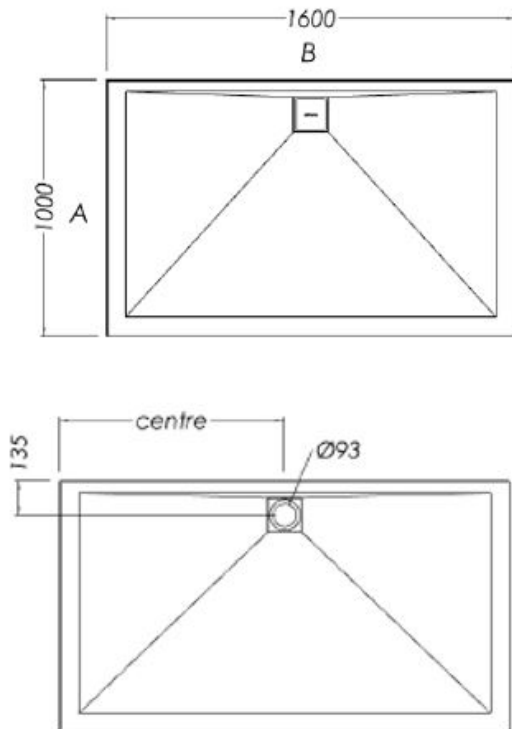

FEBRUARY 2024

ALL MEASUREMENTS ARE NOMINAL
*WARRANTIES APPLY TO RESIDENTIAL DOMESTIC USE ONLY. WARRANTY VOID IF PRODUCT IS NOT INSTALLED ACCORDING TO OUR SPECIFICATIONS.
**FOR FURTHER INFORMATION ON BIPR, INSTALLATION GUIDE AND PRODUCT OPTIONS PLEASE REFER TO THE WEBSITE.