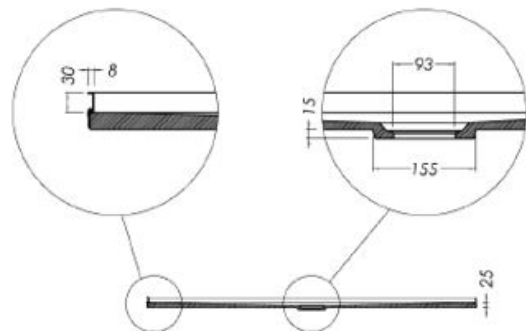

FEBRUARY 2024

ALL MEASUREMENTS ARE NOMINAL
*WARRANTIES APPLY TO RESIDENTIAL DOMESTIC USE ONLY. WARRANTY VOID IF PRODUCT IS NOT INSTALLED ACCORDING TO OUR SPECIFICATIONS.
**FOR FURTHER INFORMATION ON BIPR, INSTALLATION GUIDE AND PRODUCT OPTIONS PLEASE REFER TO THE WEBSITE.