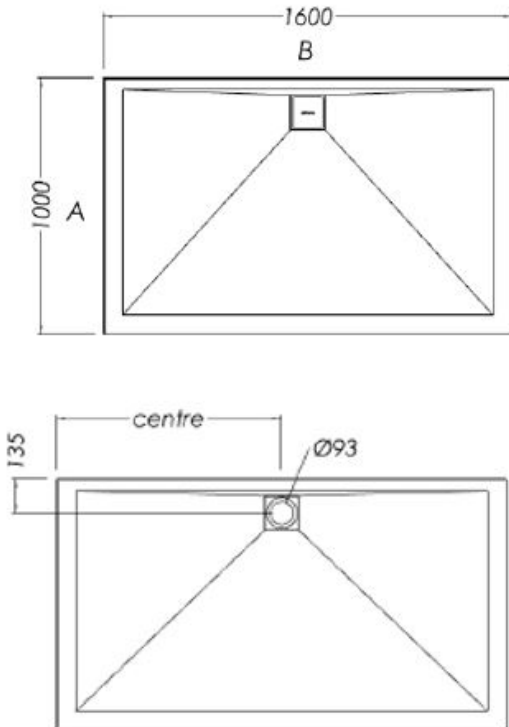

FEBRUARY 2024

ALL MEASUREMENTS ARE NOMINAL
*WARRANTIES APPLY TO RESIDENTIAL DOMESTIC USE ONLY. WARRANTY VOID IF PRODUCT IS NOT INSTALLED ACCORDING TO OUR SPECIFICATIONS.
**FOR FURTHER INFORMATION ON BIPR, INSTALLATION GUIDE AND PRODUCT OPTIONS PLEASE REFER TO THE WEBSITE.