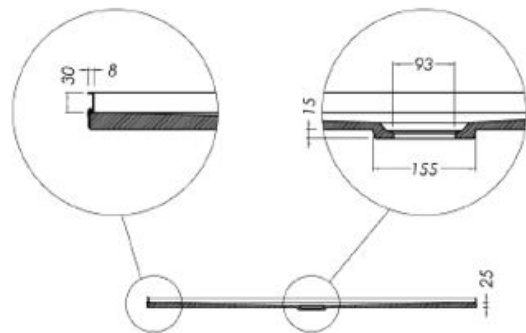

FEBRUARY 2024

ALL MEASUREMENTS ARE NOMINAL
*WARRANTIES APPLY TO RESIDENTIAL DOMESTIC USE ONLY. WARRANTY VOID IF PRODUCT IS NOT INSTALLED ACCORDING TO OUR SPECIFICATIONS.
**FOR FURTHER INFORMATION ON BIPR, INSTALLATION GUIDE AND PRODUCT OPTIONS PLEASE REFER TO THE WEBSITE.